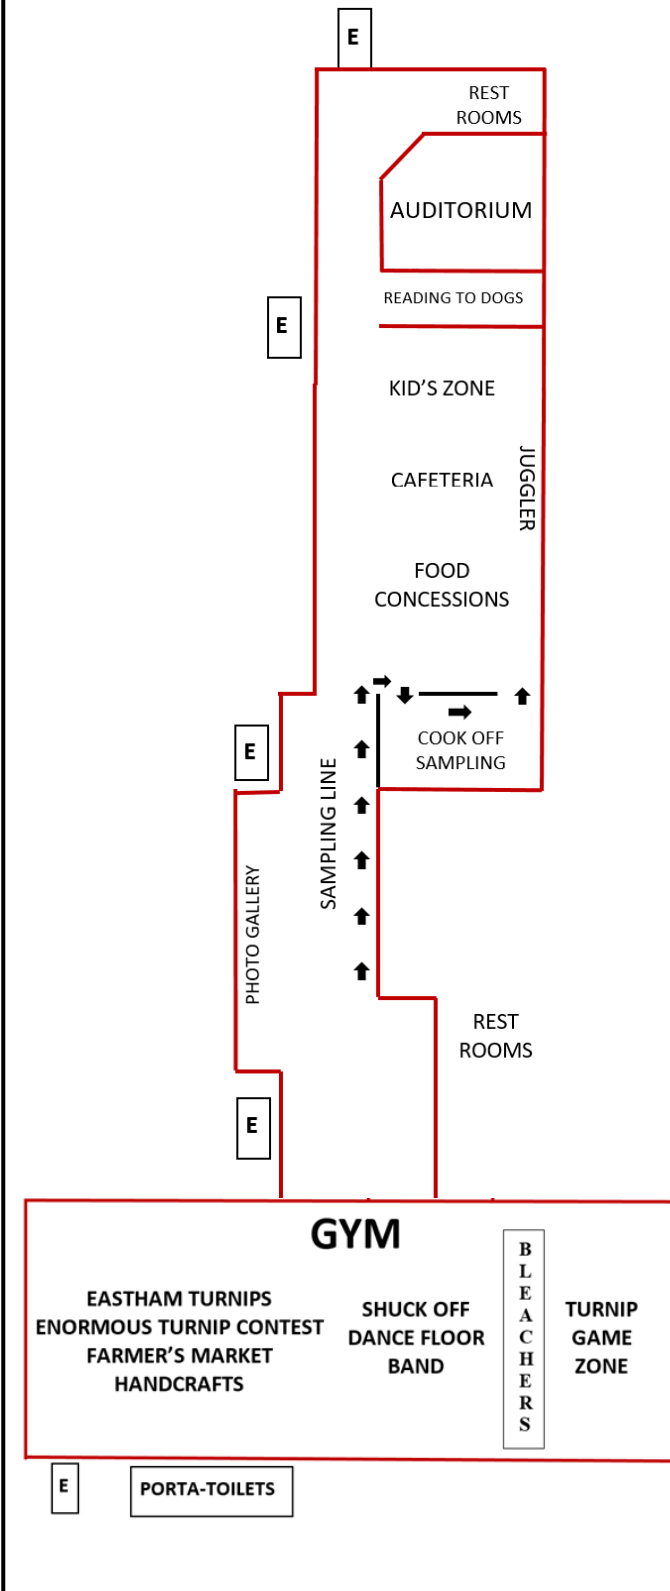

Turnip Shuck-Off

Who can peel a turnip the fastest? Just watch those peels fly as three shuck-off finalists vie for top honors. Enormous turnip thanks to our friends at **Dunes Radio 102.3** who will be commentating our competition.

Festival Photography Contest

A General Theme contest with two divisions (adult & student) as well as a Theme Contest, "Windmill Weekend Memories," with one division (open to all ages). One grand prize in each of the three divisions. Check out the Photo Gallery located in the Festival Hallway.

FOOD CONCESSIONS

In the Cafeteria

Ames Pizzeria - pizza by the slice
Mary's Fine Provisions - pulled pork sandwiches, butternut bisque, cider
The Local Scoop - crepes made to order (both sweet and savory), hot chocolate, coffee
The Optimal Kitchen - prepared salads, vegan soups, energy bars
Nauset Integrated Preschool - juice boxes, small bottled water
NRHS Juniors - bottled water, soda
NRHS Sophomores - bottled water, soda

In the Gym

The Local Scoop - Dip & Roll ice cream novelties, choose your own toppings
NRHS Freshmen - bottled water, soda
NRHS Seniors - bottled water, soda

Go with the flow: festival guests are welcome to bring food and drinks into the gym

We are most grateful to
Nauset Regional High School
for providing a venue for our
harvest celebration.

Eastham Library Presents

the 14th Annual